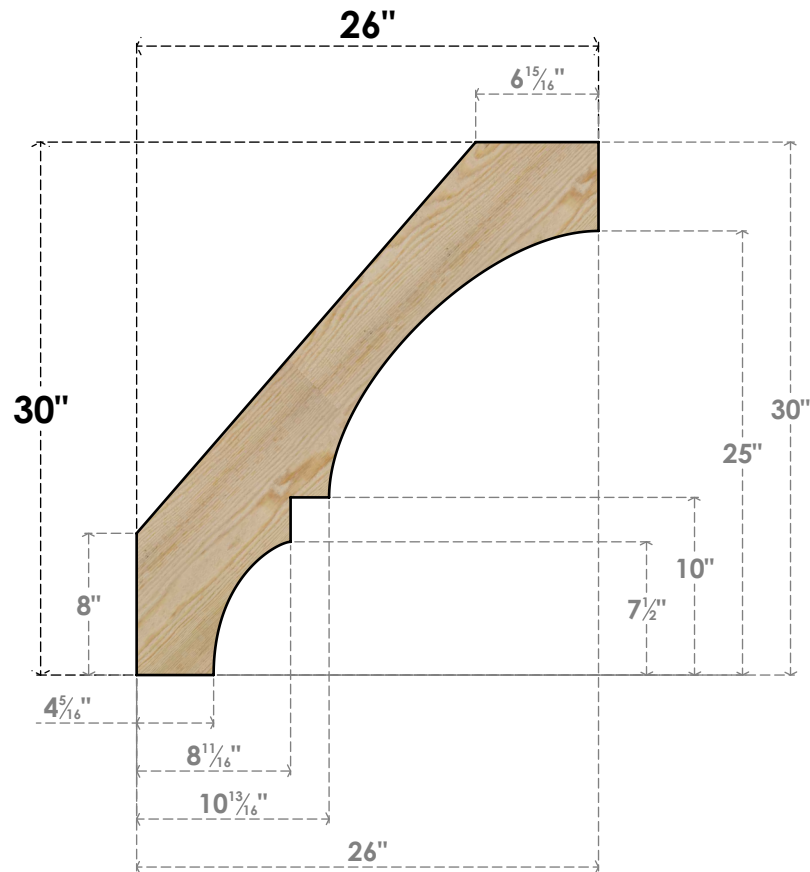

BRC04X26X30BOA00RDF

4"W X 26"D X 30"H BALBOA ROUGH SAWN BRACE, DOUGLAS FIR

SIDE

FRONT

EKENA MILLWORK
 2300 WEST MAIN ST.
 CLARKSVILLE, TX 75426
 TOLL FREE: 866-607-0453
 WWW.EKENAMILLWORK.COM

NOTES

1. INSTALLATION TO BE COMPLETED IN ACCORDANCE WITH MANUFACTURER'S SPECIFICATIONS.
2. DRAWING MAY NOT BE TO SCALE
3. THIS DRAWING IS INTENDED FOR DESIGN AND PLANNING PURPOSES ONLY.
4. ALL INFORMATION CONTAINED HEREIN WAS CURRENT AT THE TIME OF DEVELOPMENT BUT MUST BE REVIEWED AND APPROVED BY THE PRODUCT MANUFACTURER TO BE CONSIDERED ACCURATE.
5. PRODUCTS ARE NOT KILN DRIED. THIS ITEM IS UNIQUE AND WILL CONTAIN THE NATURAL VARIATIONS THAT THE WOOD SPECIES OFFERS. THIS MAY RESULT IN VARIATIONS UP TO 1/4"